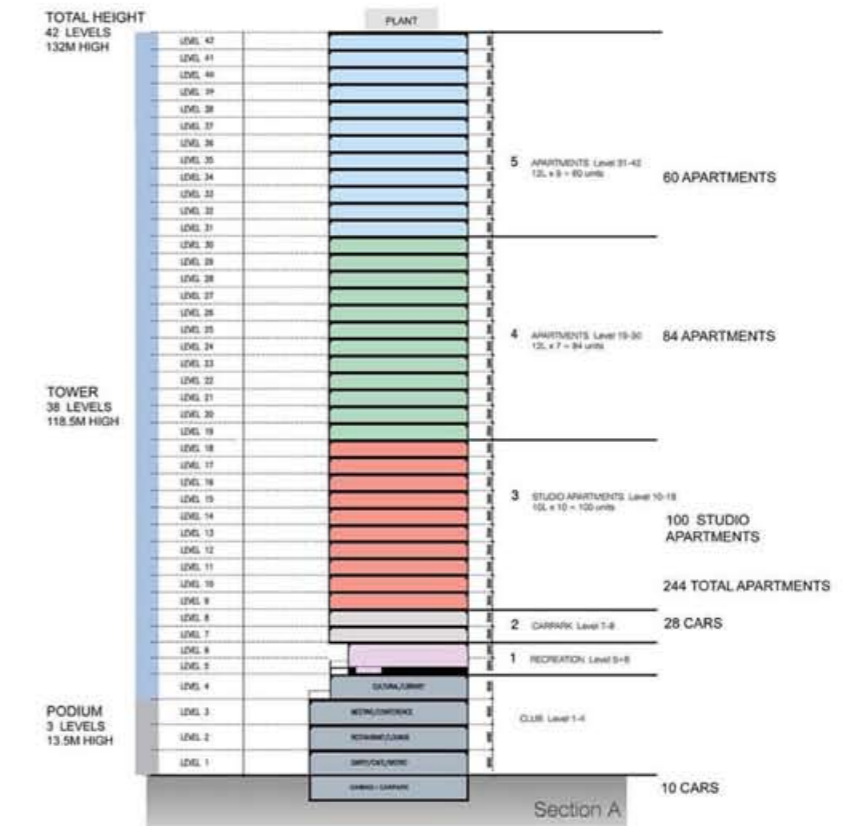

basement

level 1

level 2

level 3

level 4

Celtic Club
Podium Plans

level 5

levels 7-8

levels 9-18

levels 19-30

levels 31-42

Celtic Club Tower Plans
Melbourne Celtic Club Redevelopment